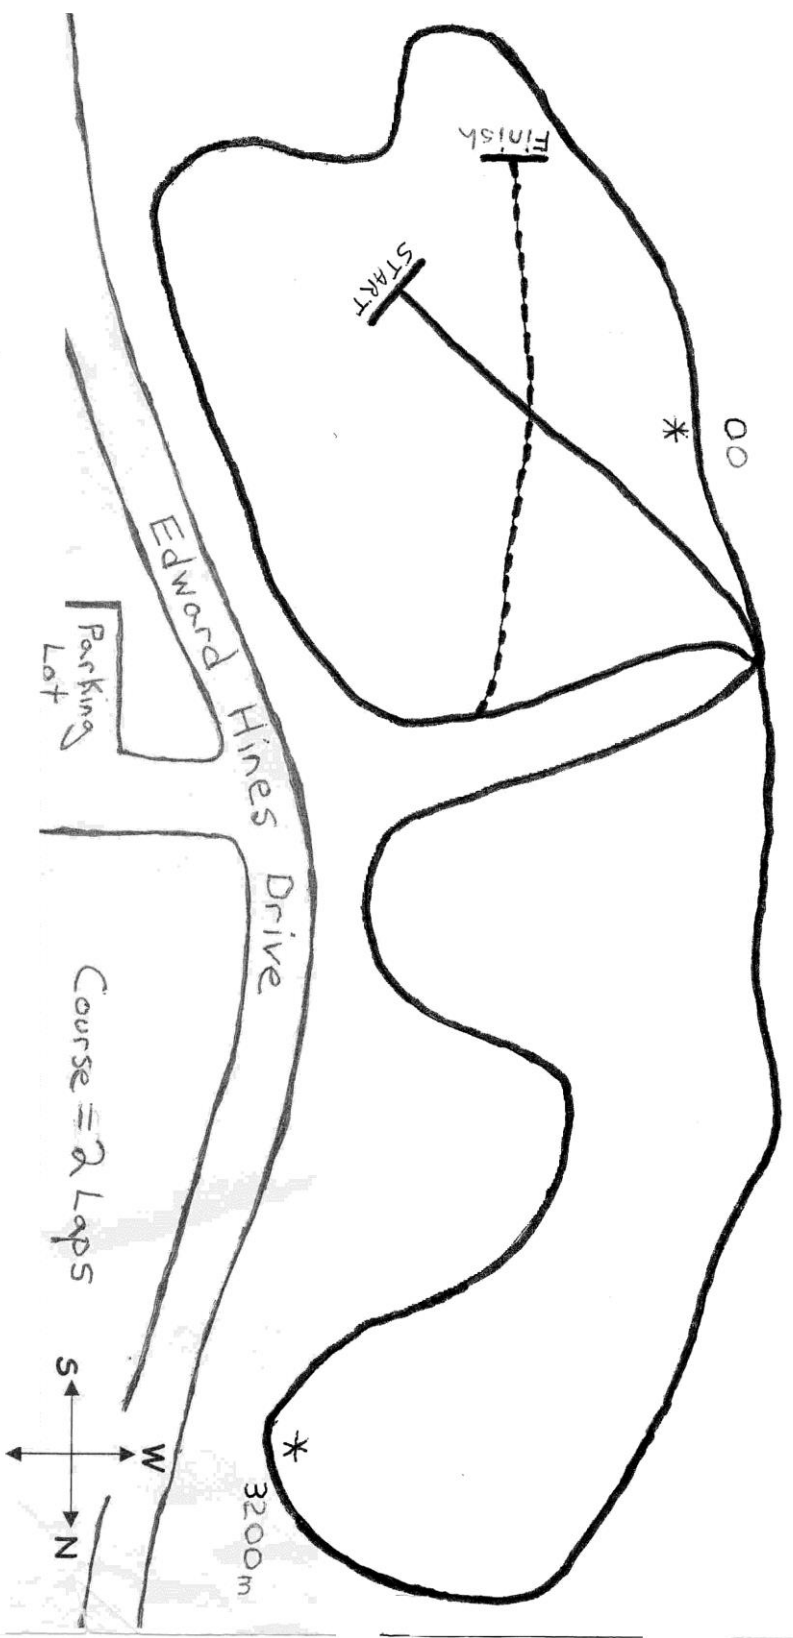

CASS BENTON/ BENNETT ARBORETUM
5 000 METER CROSS COUNTRY COURSE

EDWARD HINES DRIVE
NORTHVILLE MICHIGAN

Fr bee
Golf
Course

No. 11
Road

Course = 2 Laps

3200m